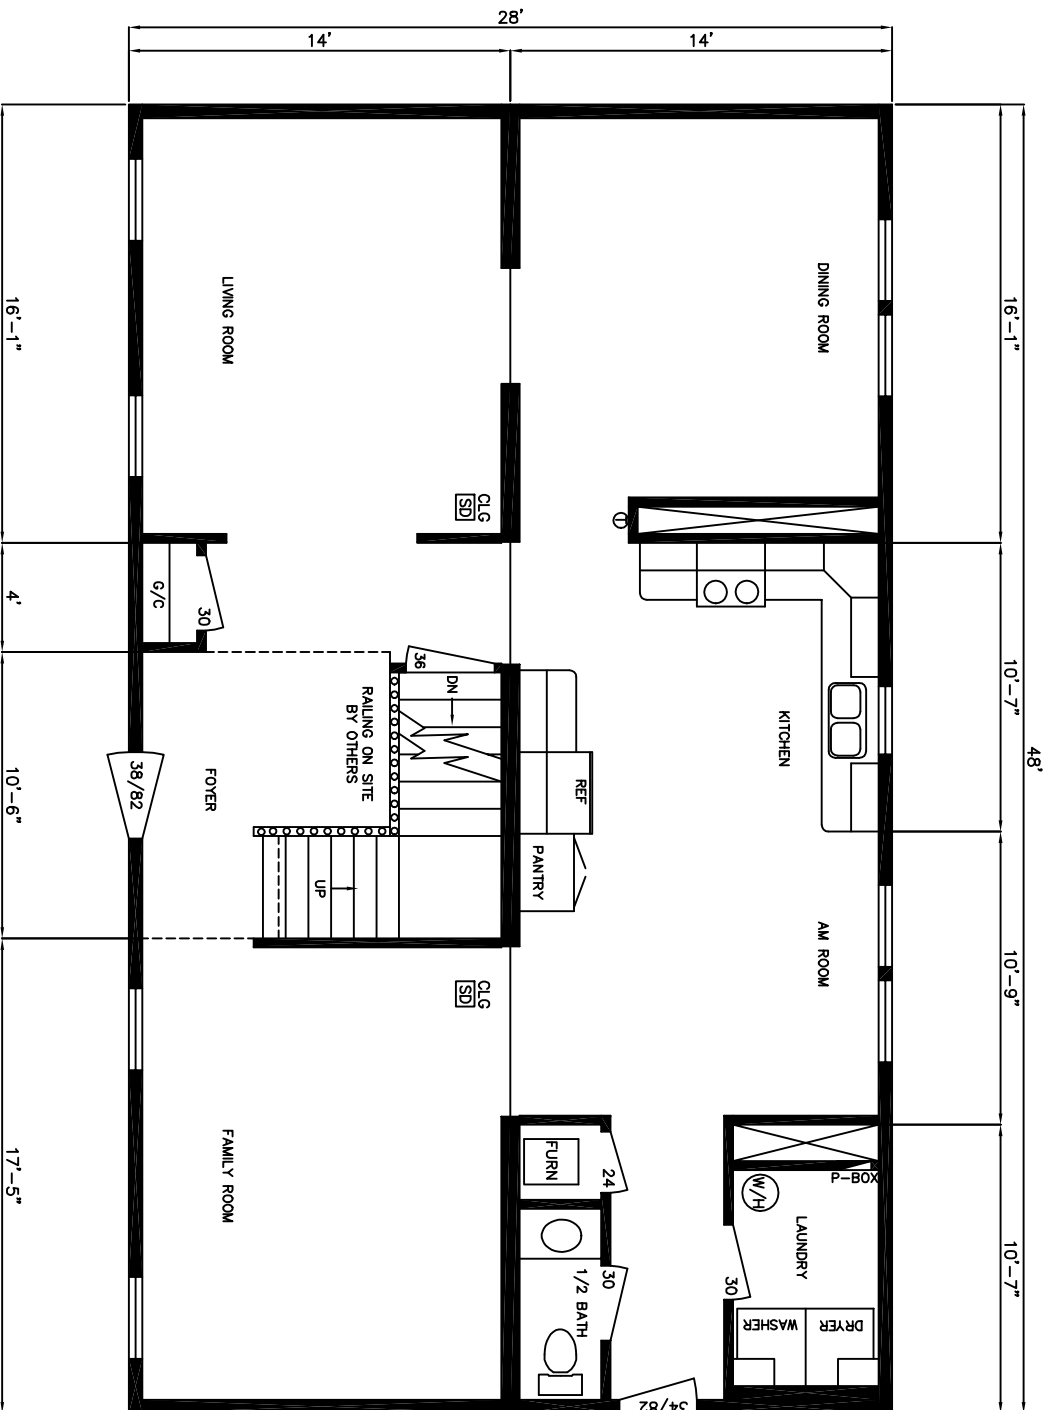

Model: EASTVIEW
 Floor Size: 28'-0" X 40'-0" (2,240 sq ft)

Model: NORTH POINT
 Floor Size: 28'-0" X 48'-0" (2,688 sq ft)

Model: SOUTHWOOD
 Floor Size: 28'-0" X 32'-0" (1,792sq ft)