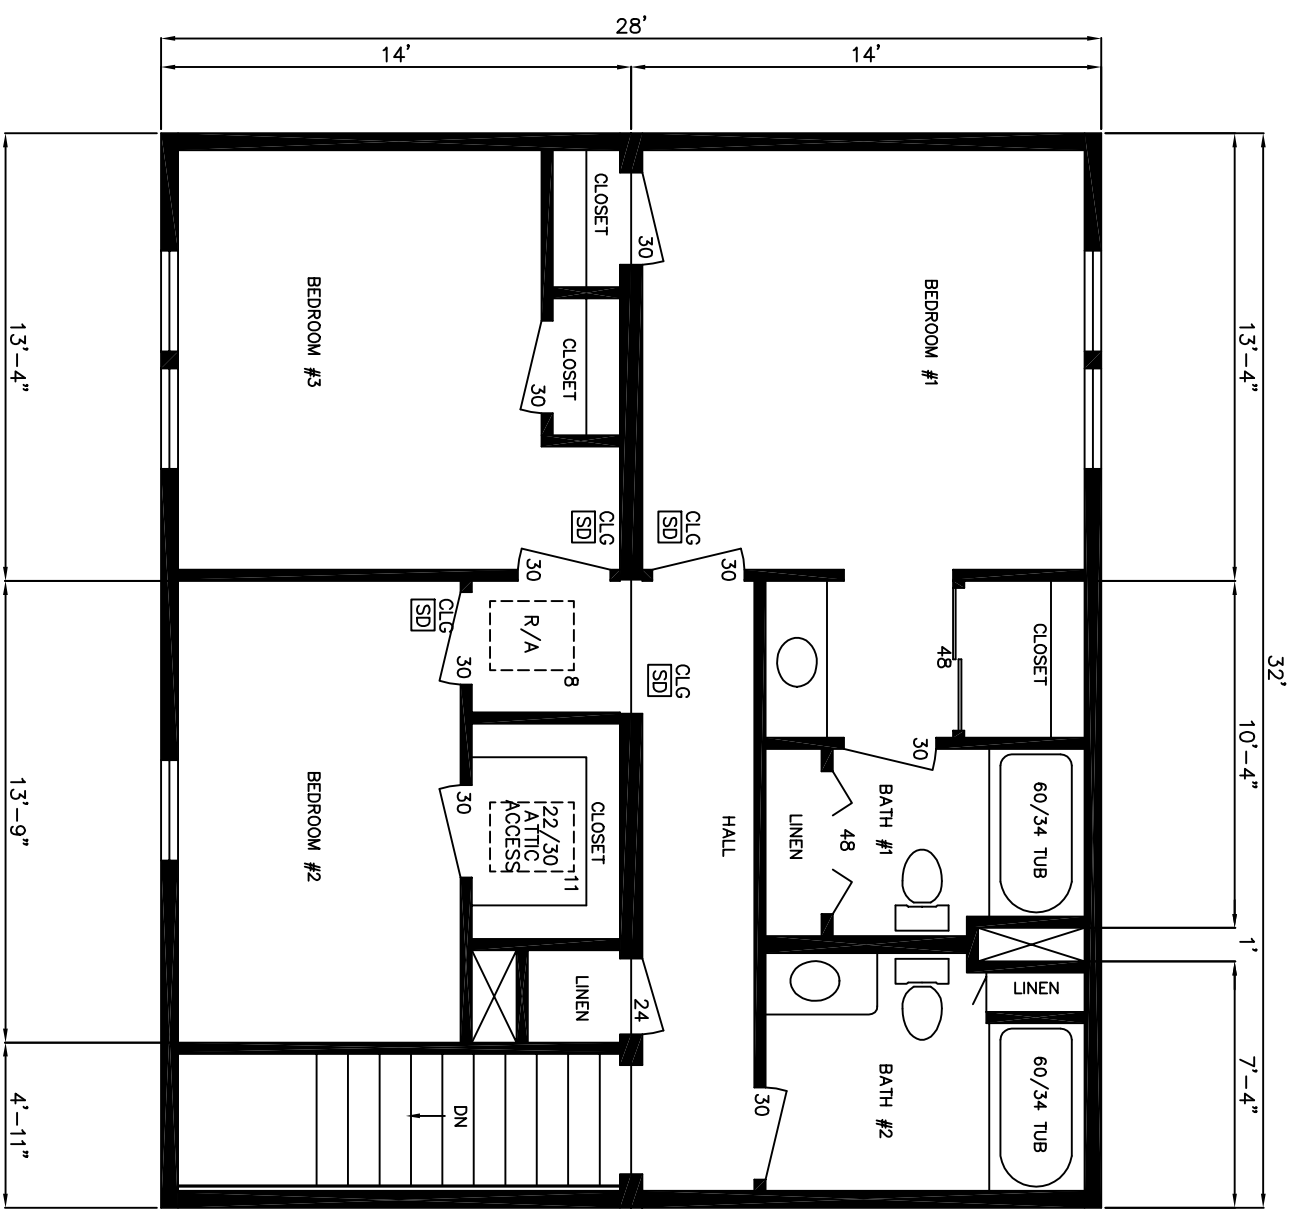

Model: EASTVIEW
 Floor Size: 28'-0" X 40'-0" (2,240 sq ft)

Model: NORTH POINT
 Floor Size: 28'-0" X 48'-0" (2,688 sq ft)

Model: SOUTHWOOD
 Floor Size: 28'-0" X 32'-0" (1,792sq ft)