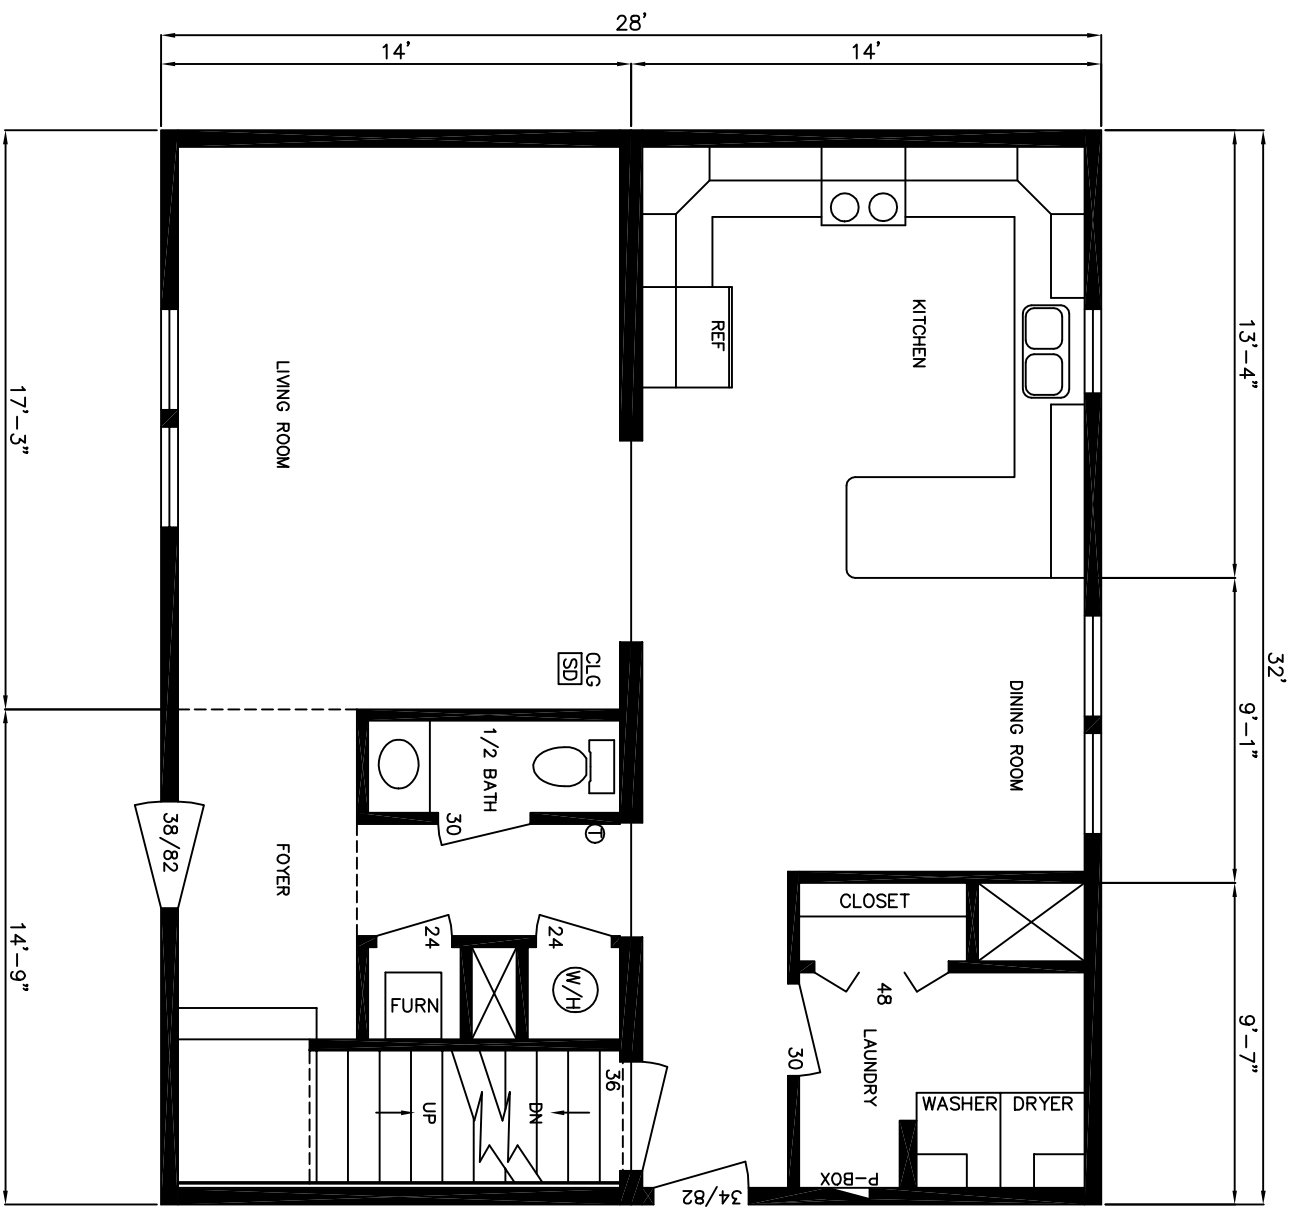

Model: EASTVIEW
 Floor Size: 28'-0" X 40'-0" (2,240 sq ft)

Model: NORTH POINT
 Floor Size: 28'-0" X 48'-0" (2,688 sq ft)

Model: SOUTHWOOD
 Floor Size: 28'-0" X 32'-0" (1,792sq ft)