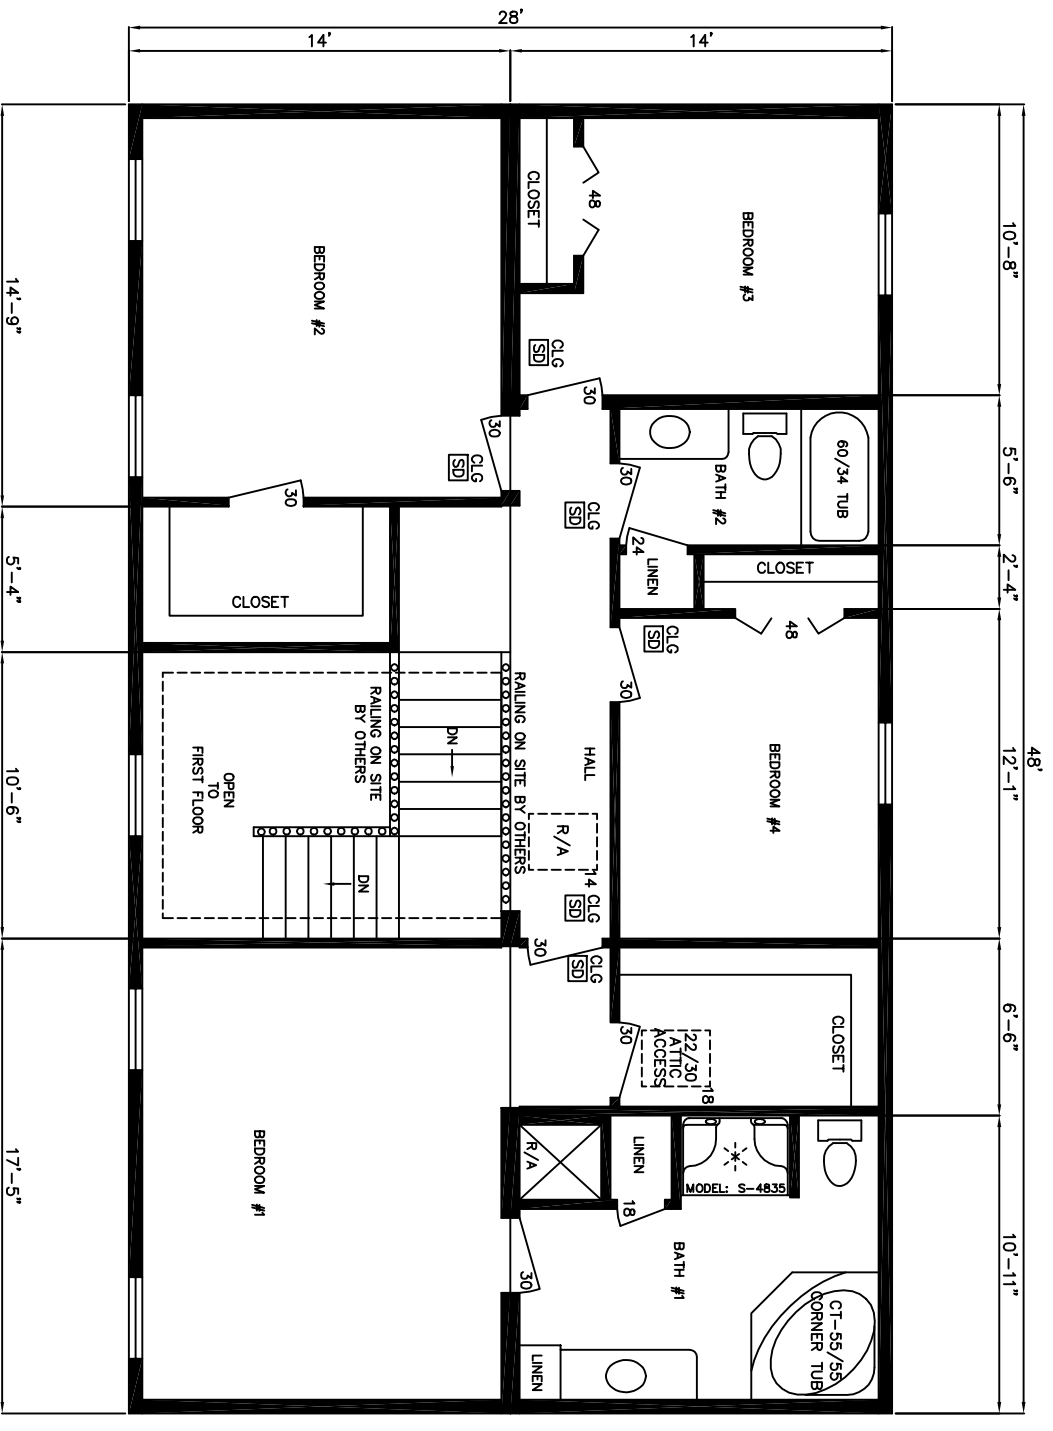

Model: EASTVIEW
 Floor Size: 28'-0" X 40'-0" (2,240 sq ft)

Model: NORTH POINT
 Floor Size: 28'-0" X 48'-0" (2,688 sq ft)

Model: SOUTHWOOD
 Floor Size: 28'-0" X 32'-0" (1,792sq ft)